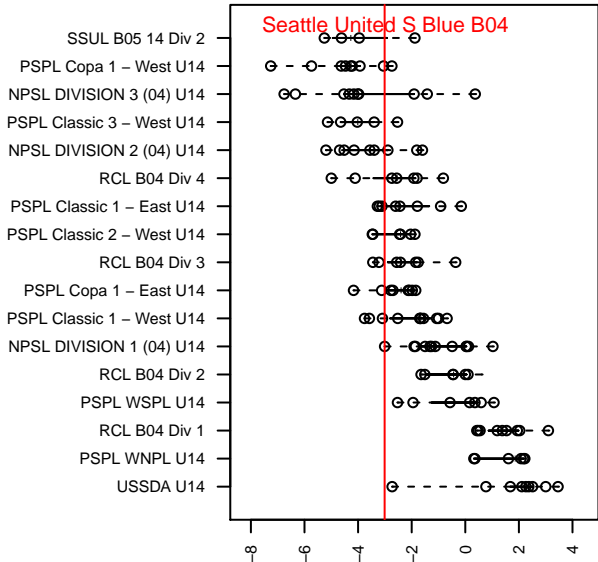

Seattle United S Blue B04

Seattle United Regional
 Seattle, WA
 B04 total strength=988
 attack=3.41 defense=1.08
 fall league = NPSL DIVISION 1 (04) U14
 spr league = Spr NPSL (04) Div 1 U14
 notes= Valenzuela 2016

alt names used:
 Seattle United B04 South Blue
 Seattle United B04 South Blue
 Seattle United South B04 Blue
 Seattle United South B04 Blue
 Seattle United South B04 Blue
 Seattle United South B04 Blue

Venues played:
 2017 Skagit Firecracker Div. 3 U14
 2017 Seattle Cup BU14 Silver
 2017 Xtreme Cup BU14 Silver
 2017 NPSL DIVISION 1 (04) U14
 2017 Founders Cup B04 Div A
 2017 Spr NPSL (04) Division 1 U14

**attack and defense variance (black dot)
relative to other teams
and top 10 in region**

**attack and defense rating
relative to others at age
and all opponents in last 13 months**

Performance relative to 13 month average