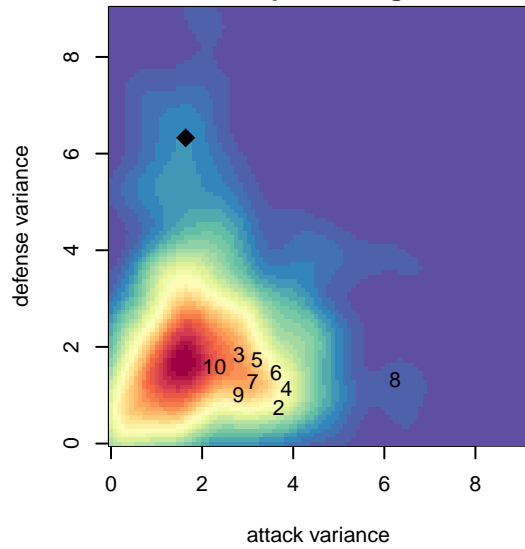

**attack and defense variance (black dot)
relative to other teams
and top 10 in region**