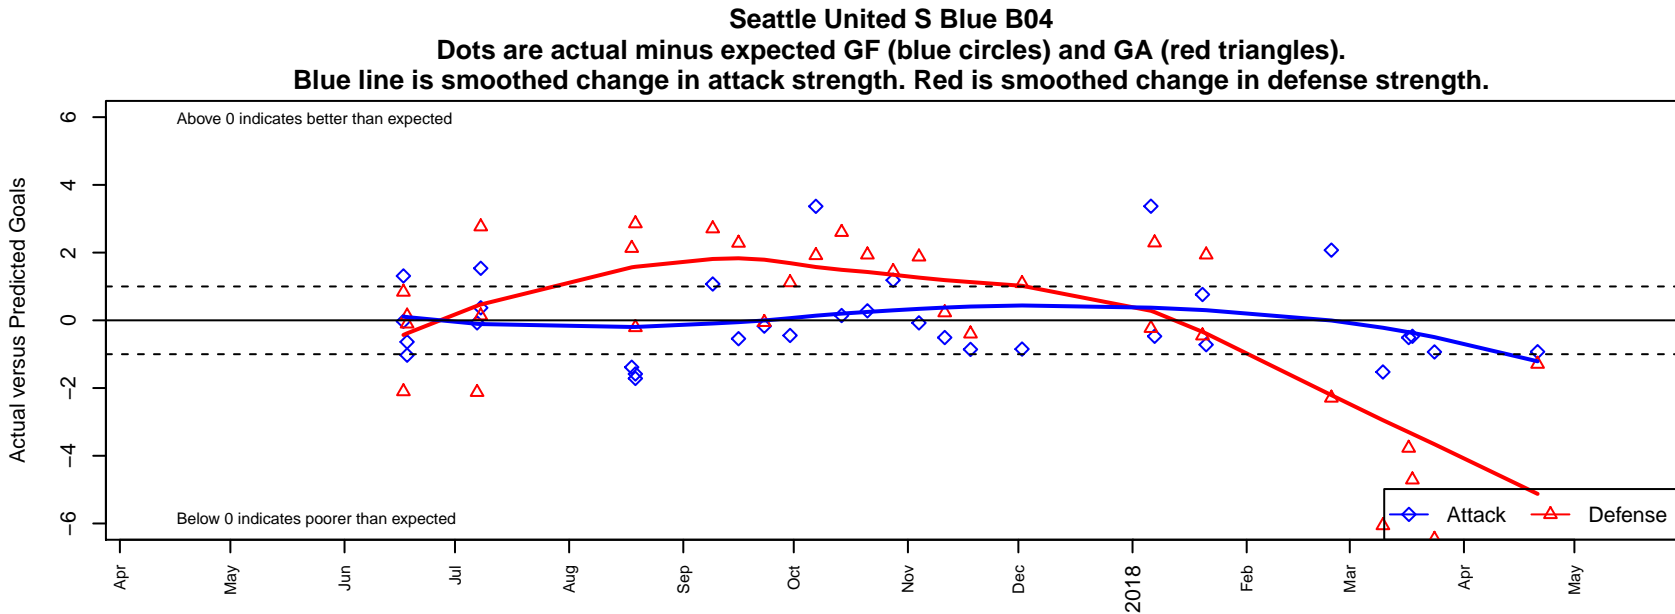

Seattle United S Blue B04

Seattle United Regional
 Seattle, WA
 B04 total strength=988
 attack=3.41 defense=1.08
 fall league = NPSL DIVISION 1 (04) U14
 spr league = Spr NPSL (04) Div 1 U14
 notes= Valenzuela 2016

**attack and defense variance (black dot)
relative to other teams
and top 10 in region**

**attack and defense rating
relative to others at age
and all opponents in last 13 months**

Performance relative to 13 month average