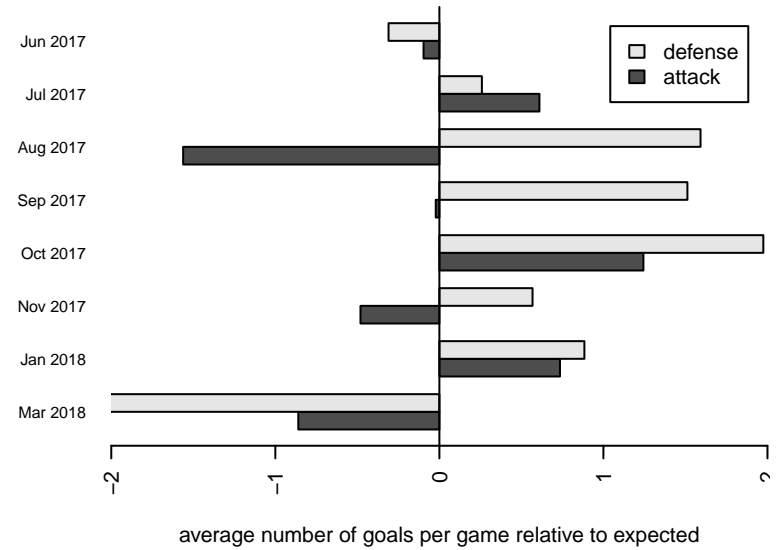

Performance relative to 13 month average