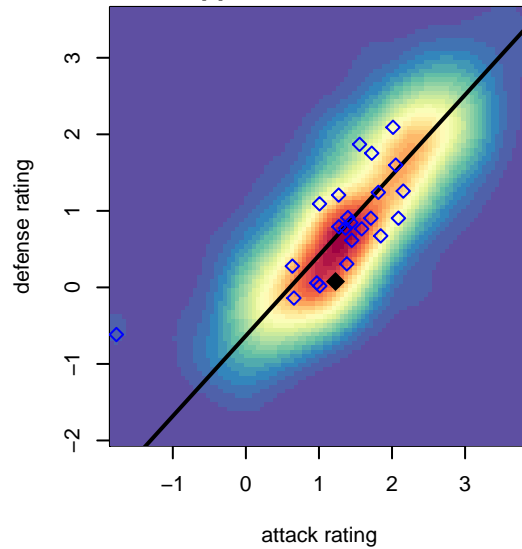

Seattle United S Blue B04

Seattle United Regional
 Seattle, WA
 B04 total strength=988
 attack=3.41 defense=1.08
 fall league = NPSL DIVISION 1 (04) U14
 spr league = Spr NPSL (04) Div 1 U14
 notes= Valenzuela 2016

alt names used:
 Seattle United B04 South Blue
 Seattle United B04 South Blue
 Seattle United South B04 Blue
 Seattle United South B04 Blue
 Seattle United South B04 Blue
 Seattle United South B04 Blue

**attack and defense variance (black dot)
relative to other teams
and top 10 in region**

**attack and defense rating
relative to others at age
and all opponents in last 13 months**

Performance relative to 13 month average