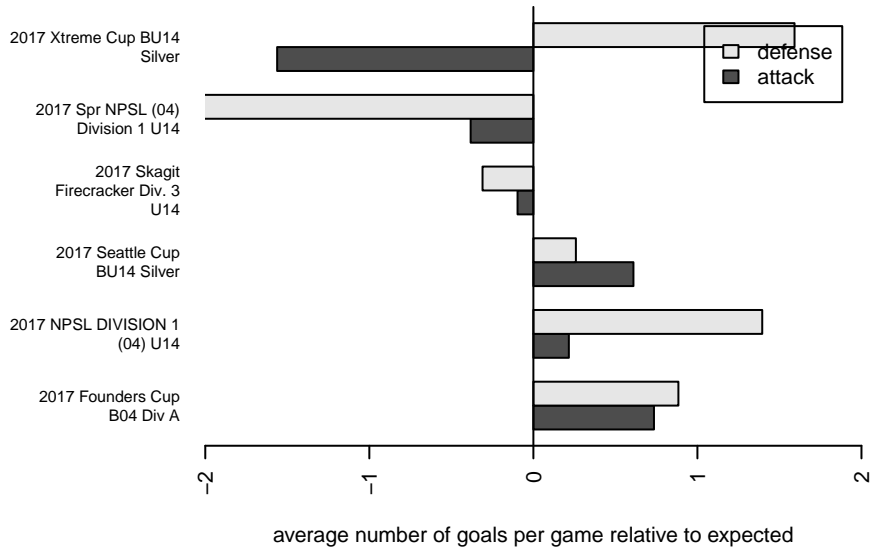

Venues played:
 2017 Skagit Firecracker Div. 3 U14
 2017 Seattle Cup BU14 Silver
 2017 Xtreme Cup BU14 Silver
 2017 NPSL DIVISION 1 (04) U14
 2017 Founders Cup B04 Div A
 2017 Spr NPSL (04) Division 1 U14

**attack and defense variance (black dot)
relative to other teams
and top 10 in region**

**attack and defense rating
relative to others at age
and all opponents in last 13 months**

Performance relative to 13 month average